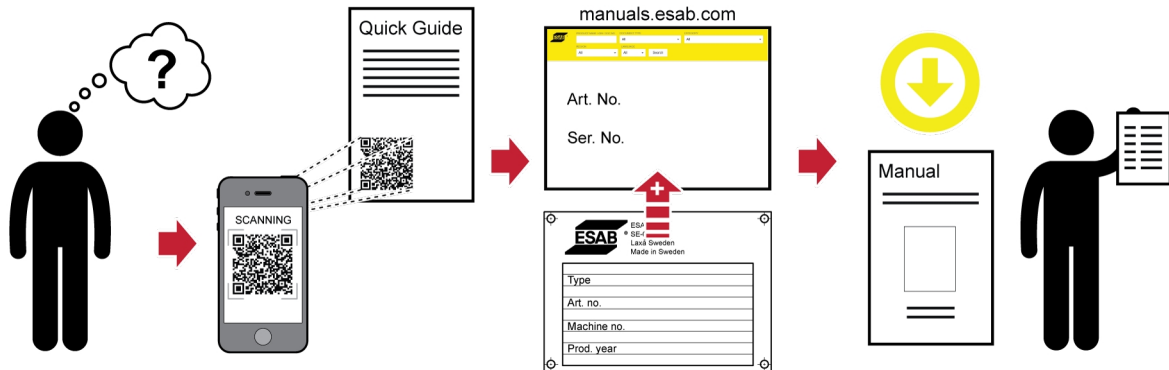

Quick Start Guide

WE CARE ABOUT THE ENVIRONMENT
FIND YOUR MANUAL ONLINE
manuals.esab.com

For contact information visit esab.com

ESAB AB, Lindholmsallén 9, Box 8004, 402 77 Gothenburg, Sweden, Phone +46 (0) 31 50 90 00